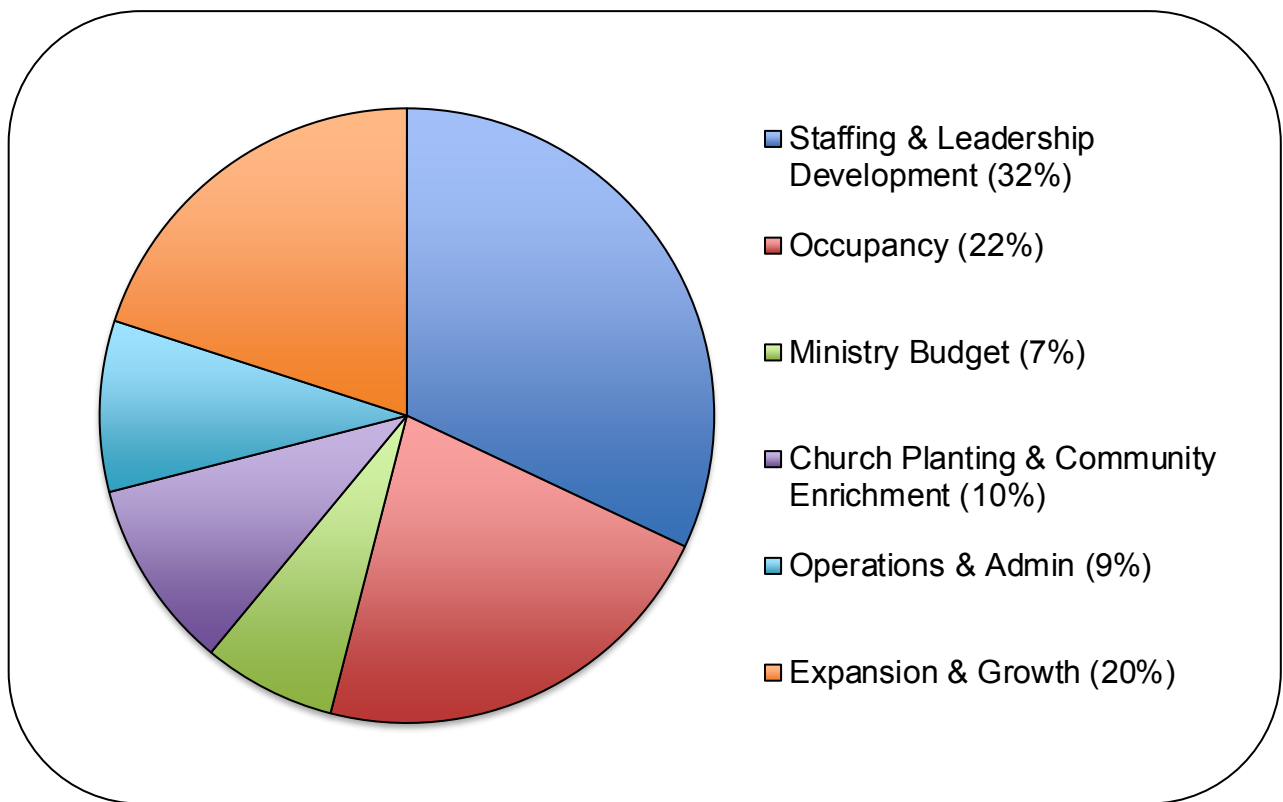

How are my resources being used?

Our commitment is that 100% of the resources entrusted to The Ridge be used to help people find and follow Jesus. Part of that commitment includes that 10% of all resources be given away for church planting and community enrichment.

Below is a breakdown of resource allocation per our annual budget for 2016-2017.

If you have any questions, please email giving@theridgecc.com, or call our offices at (262) 432-0228.